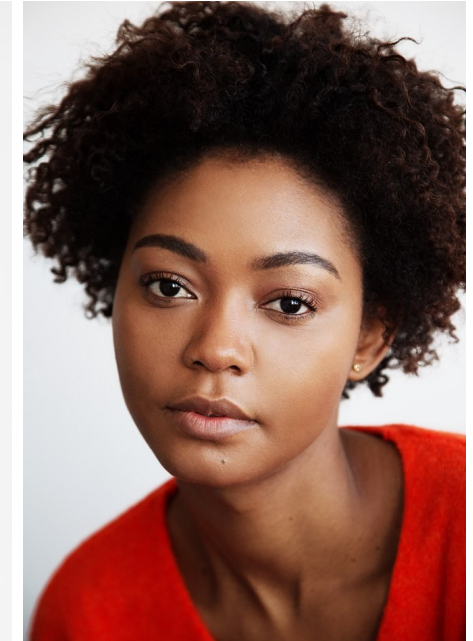

BELOUKA ALMONACY

Height: 5'11" Dress: 2 US Bust: 34" Waist: 25" Hips: 35" Shoes: 10 US  
Hair: Dark Brown Eyes: Brown

RED

NEW YORK - EST. 2007

RED Model Management, 450 West 31st Street 9th Floor New York, NY 10001.