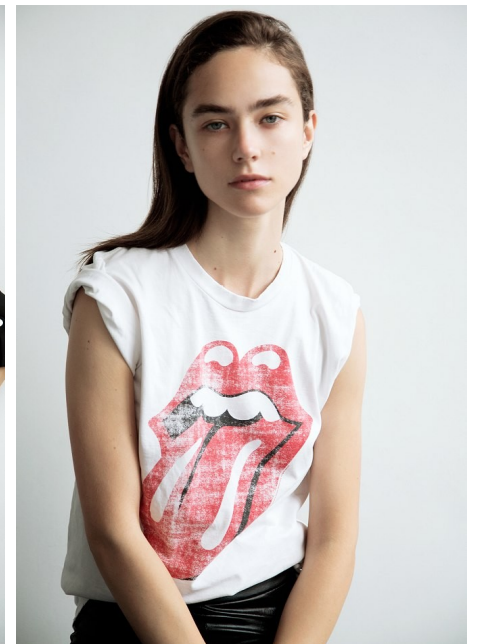

ADA TACHE

Height: 5'10" Dress: 0-2 US Bust: 33" Waist: 23" Hips: 34" Shoes: 9 US
Hair: Light Brown Eyes: Blue

RED

NEW YORK - EST. 2007

RED Model Management, 450 West 31st Street 9th Floor New York, NY 10001.