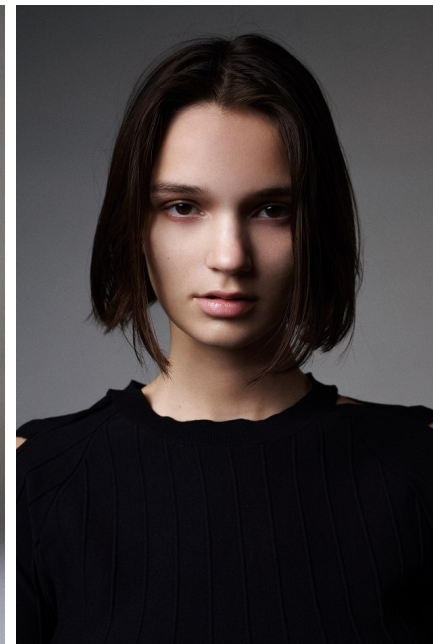

IMPY

Height: 5'11.5" Dress: 2 US Bust: 33" Waist: 25" Hips: 35" Shoes: 9.5 US Hair: Dark Brown Eyes: Brown

RED.

RED Model Management, 302 West 37th St, 3rd Floor, New York, NY 10018.
212-785-1999 | www.rednyc.com