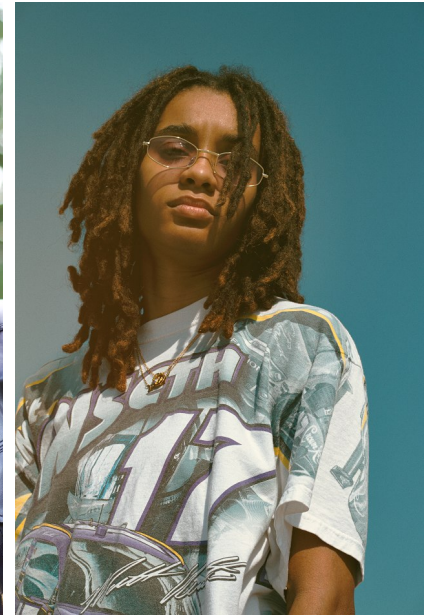

# RED

NEW YORK - EST. 2007

## SHAWNA JONES

Height: 5'6" Dress: 2-4 US Bust: 32" Waist: 24" Hips: 33" Shoes: 7.5 US Hair: Brown Eyes: Brown