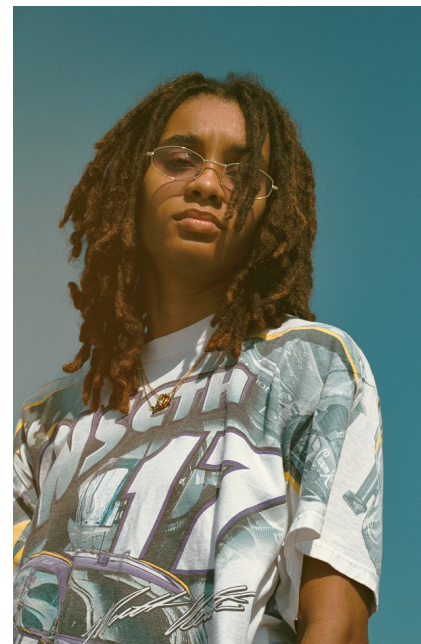

SHAWNA JONES

Height: 5'6" Dress: 2-4 US Bust: 32" Waist: 24" Hips: 33" Shoes: 7.5 US  
Hair: Brown Eyes: Brown

RED

NEW YORK - EST. 2007

RED Model Management, 450 West 31st Street 9th Floor New York, NY 10001.