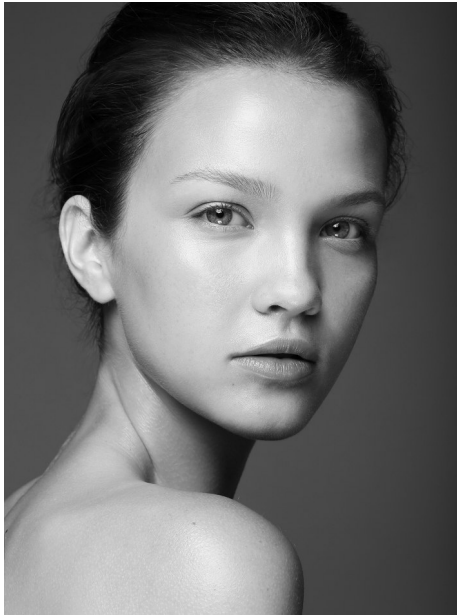

RED

NEW YORK - EST. 2007

EMILIE WATERS

Height: 5'10" Dress: 0-2 US Bust: 32" Waist: 25" Hips: 35.5" Shoes: 8 US Hair: Brown Eyes: Blue

RED

NEW YORK - EST. 2007

EMILIE WATERS

Height: 5'10" Dress: 0-2 US Bust: 32" Waist: 25" Hips: 35.5" Shoes: 8 US Hair: Brown Eyes: Blue