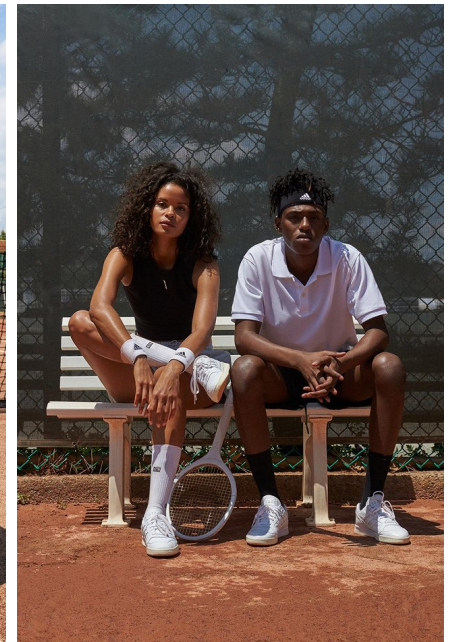

## SHENAI GIST

Height: 6'2" Suit: 38 R Waist: 29" Inseam: 32" Shirt: 35" Shoes: 12 US  
Hair: Black Eyes: Brown