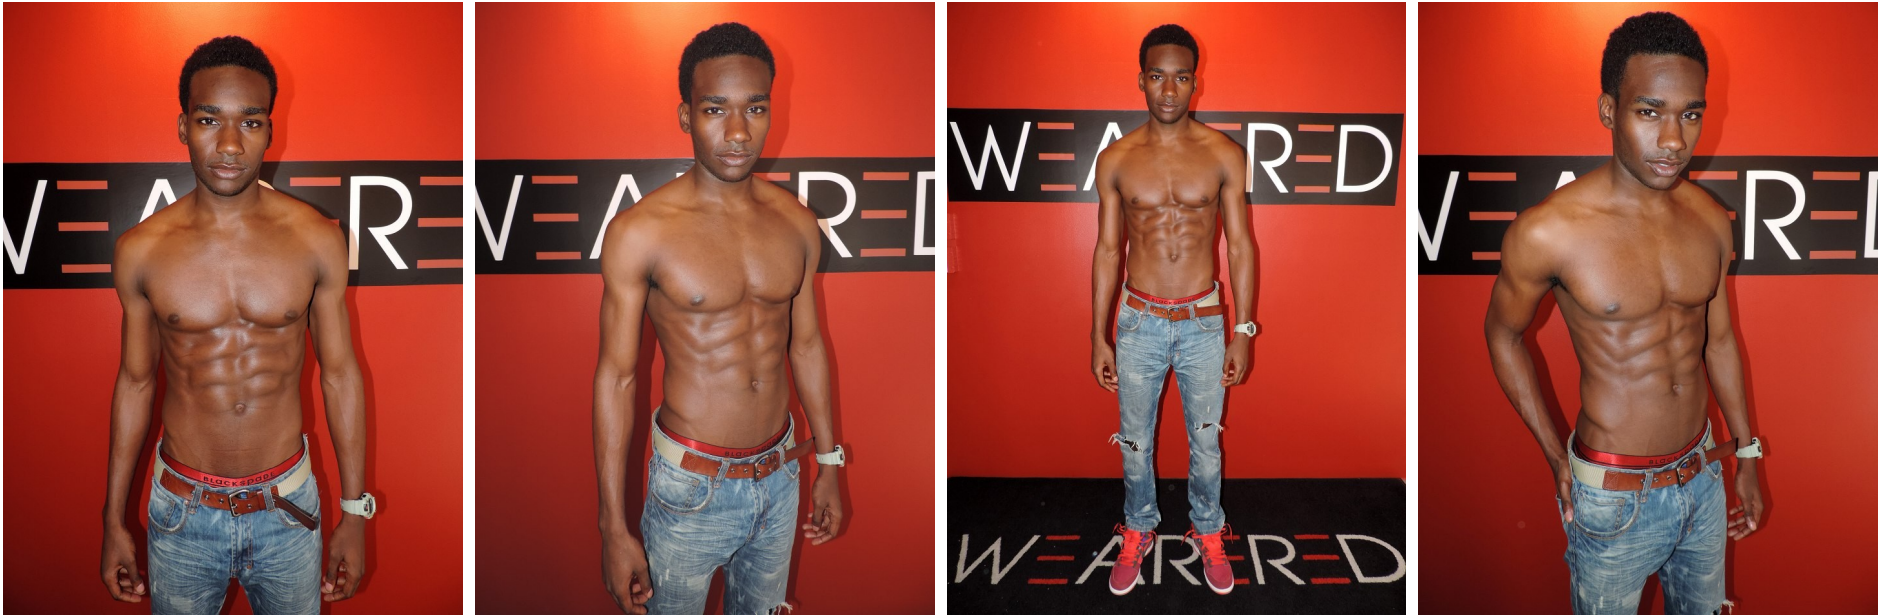

RED

NEW YORK - EST. 2007

ANTHONY RUFFIN

Height: 6'3" Suit: 40 L Waist: 32" Inseam: 36" Shirt: 36" Shoes: 12 US Hair: Black Eyes: Brown