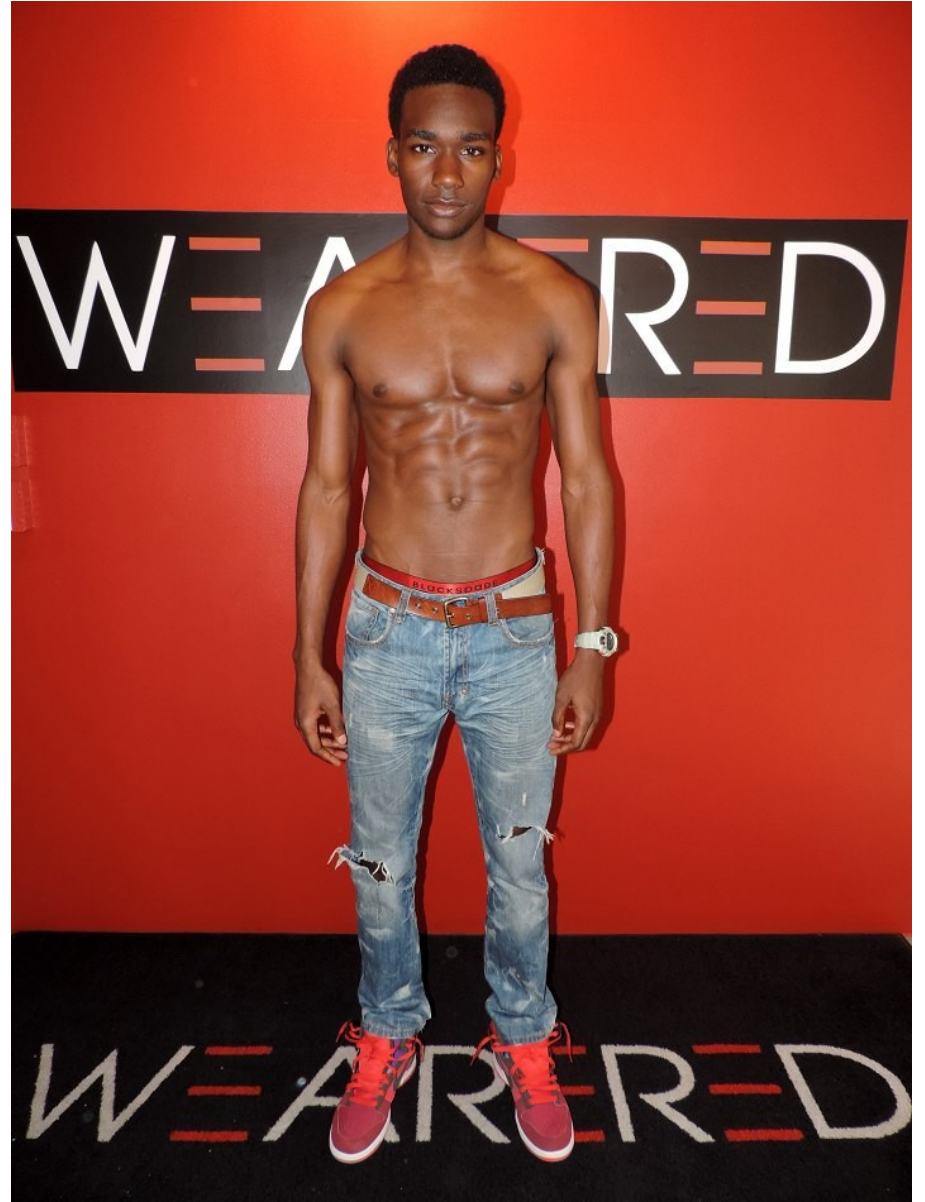

RED

NEW YORK - EST. 2007

ANTHONY RUFFIN

Height: 6'3" Suit: 40 L Waist: 32" Inseam: 36" Shirt: 36" Shoes: 12 US Hair: Black Eyes: Brown

RED

NEW YORK - EST. 2007

ANTHONY RUFFIN

Height: 6'3" Suit: 40 L Waist: 32" Inseam: 36" Shirt: 36" Shoes: 12 US Hair: Black Eyes: Brown