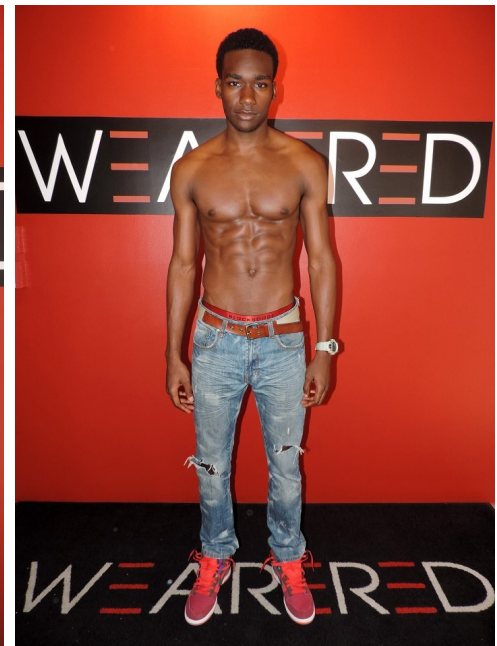

ANTHONY RUFFIN

Height: 6'3" Suit: 40 L Waist: 32" Inseam: 36" Shirt: 36" Shoes: 12 US
Hair: Black Eyes: Brown

RED

NEW YORK - EST. 2007

RED Model Management, 450 West 31st Street 9th Floor New York, NY 10001.
212-785-1999 | www.rednyc.com