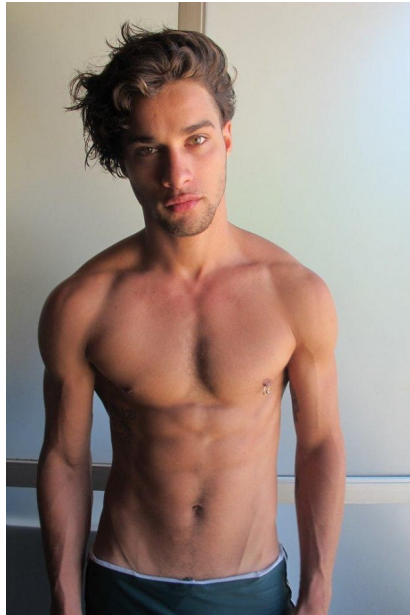

RED

NEW YORK - EST. 2007

PABLO MORAIS

Height: 5'11" Suit: 40 R Waist: 32" Inseam: 31" Shirt: 31" Shoes: 10 US Hair: Light Brown Eyes: Green