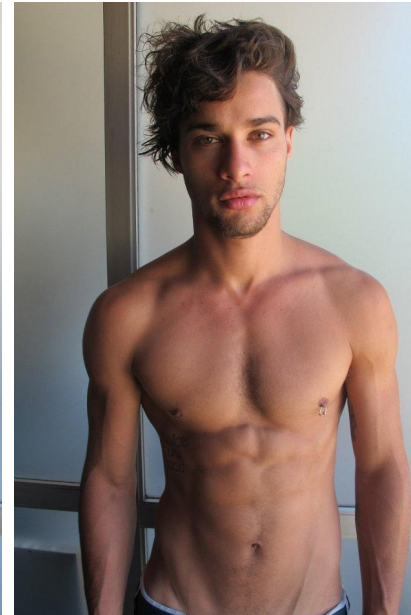

RED

NEW YORK - EST. 2007

PABLO MORAIS

Height: 5'11" Suit: 40 R Waist: 32" Inseam: 31" Shirt: 31" Shoes: 10 US Hair: Light Brown Eyes: Green