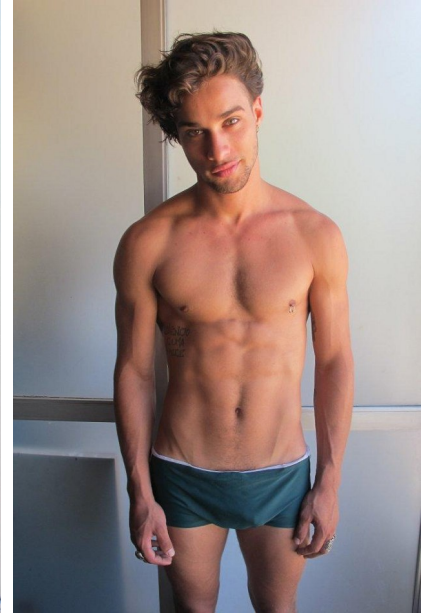

RED

NEW YORK - EST. 2007

PABLO MORAIS

Height: 5'11" Suit: 40 R Waist: 32" Inseam: 31" Shirt: 31" Shoes: 10 US Hair: Light Brown Eyes: Green