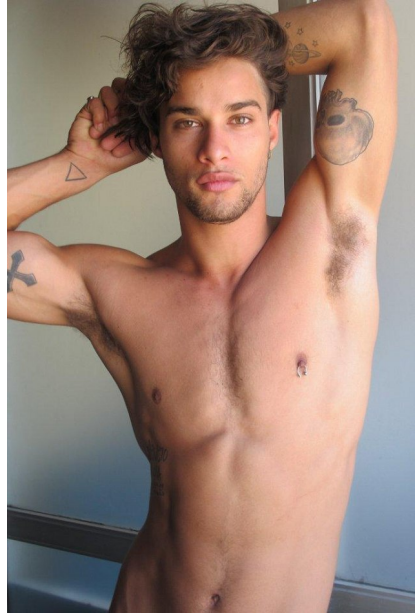

RED

NEW YORK - EST. 2007

PABLO MORAIS

Height: 5'11" Suit: 40 R Waist: 32" Inseam: 31" Shirt: 31" Shoes: 10 US Hair: Light Brown Eyes: Green