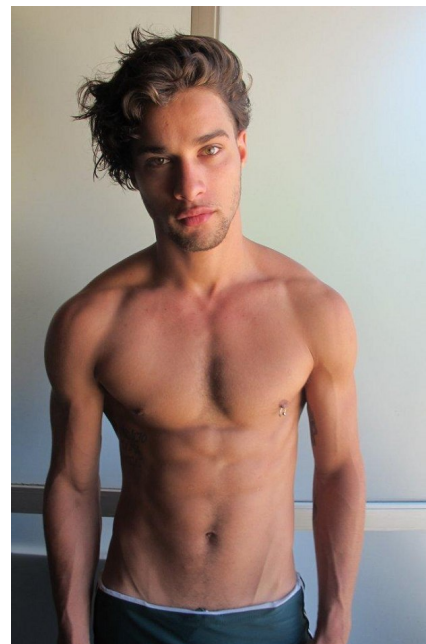

PABLO MORAIS

Height: 5'11" Suit: 40 R Waist: 32" Inseam: 31" Shirt: 31" Shoes: 10 US  
Hair: Light Brown Eyes: Green