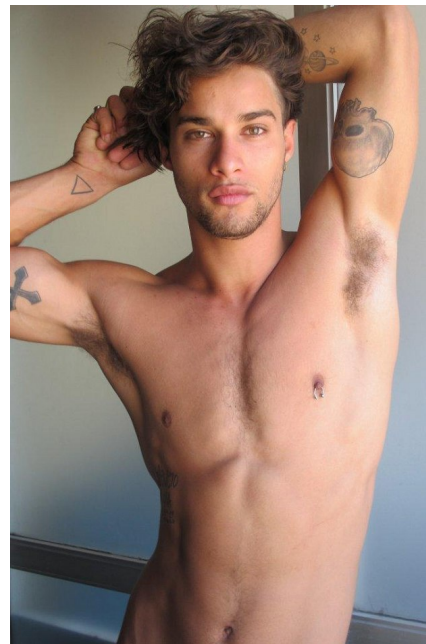

PABLO MORAIS

Height: 5'11" Suit: 40 R Waist: 32" Inseam: 31" Shirt: 31" Shoes: 10 US  
Hair: Light Brown Eyes: Green