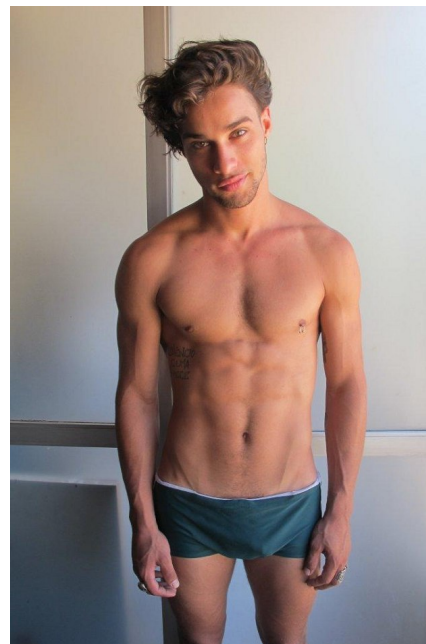

PABLO MORAIS

Height: 5'11" Suit: 40 R Waist: 32" Inseam: 31" Shirt: 31" Shoes: 10 US  
Hair: Light Brown Eyes: Green