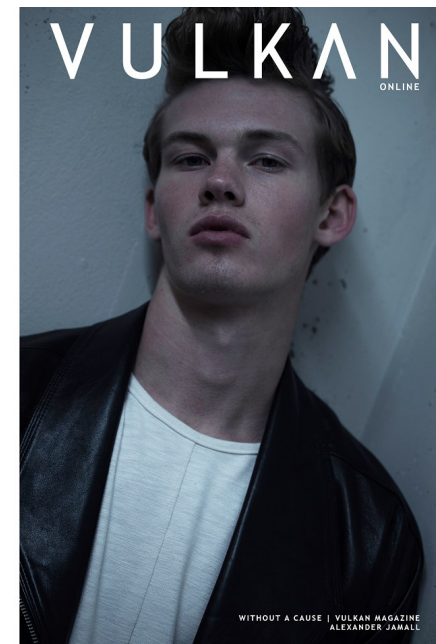

PARKER NICKERSON

Height: 5'11.5" Suit: 40 R Waist: 30" Inseam: 32" Shirt: 32" Shoes: 10.5 US
Hair: Strawberry Blonde Eyes: Blue

RED.

RED Model Management, 302 West 37th St, 3rd Floor, New York, NY 10018.
212-785-1999 | www.rednyc.com