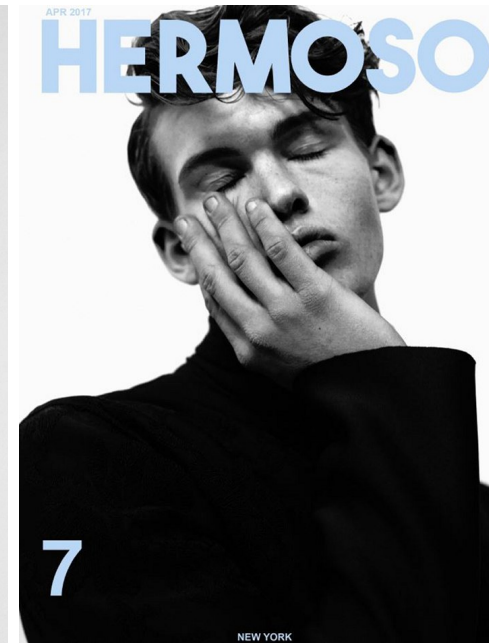

PARKER NICKERSON

Height: 5'11.5" Suit: 40 R Waist: 30" Inseam: 32" Shirt: 32" Shoes: 10.5 US
Hair: Strawberry Blonde Eyes: Blue

RED.

RED Model Management, 302 West 37th St, 3rd Floor, New York, NY 10018.
212-785-1999 | www.rednyc.com