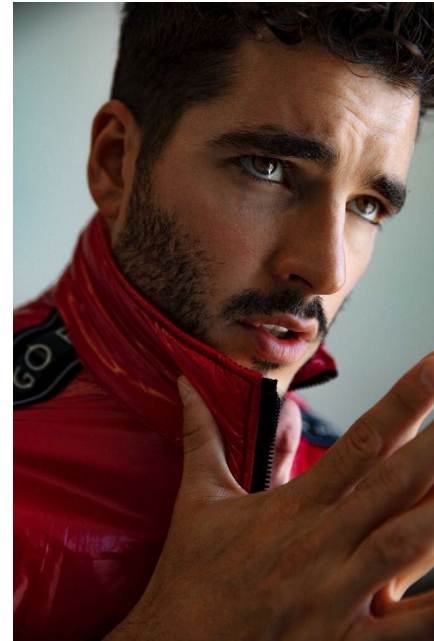

A N D R E W

PHOTOGRAPHY BLAKE BALLARD
MODEL ANDREW BIERNAT
AT LA MODELS, OTTO MODELS
CGM MODELS & RED MODELS

ANDREW BIERNAT

Height: 6'1" Suit: 40 R Waist: 31" Inseam: 34" Shirt: 33" Shoes: 10 US
Hair: Dark Blonde Eyes: Hazel