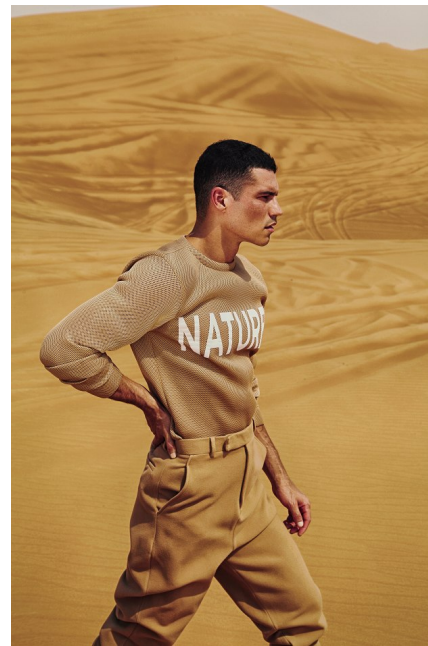

ALEXSANDRO DUARTE

Height: 6'2" Suit: 38 Inseam: 31" Shirt: 32" Shoes: 9.5 US Hair: Black  
Eyes: Brown

**RED.**

RED Model Management, 302 West 37th St, 3rd Floor, New York, NY 10018.  
212-785-1999 | [www.rednyc.com](http://www.rednyc.com)