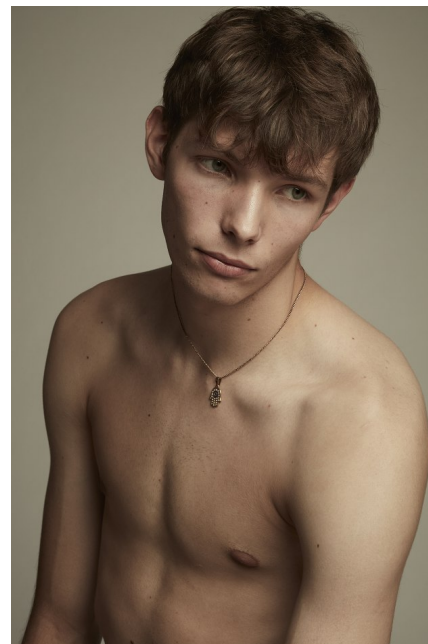

**MATTHEW MIELNIK**

Height: 6'3" Waist: 33.5" Inseam: 34" Shoes: 13 US Hair: Light Brown  
Eyes: Green