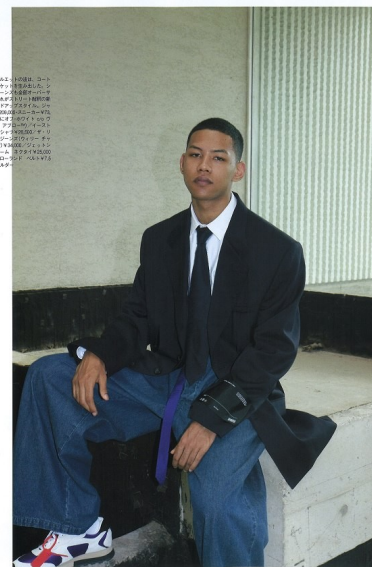

OFF-WHITE c/o VIRGIL ABLOH™

コートよりラグジュアリーなワイドアパレル。

ATOM

Height: 6'1.5" Waist: 27.5" Inseam: 29" Shirt: 34.5" Shoes: 10.5 US Hair: Black
Eyes: Black

RED

NEW YORK - EST. 2007

RED Model Management, 450 West 31st Street 9th Floor New York, NY 10001.