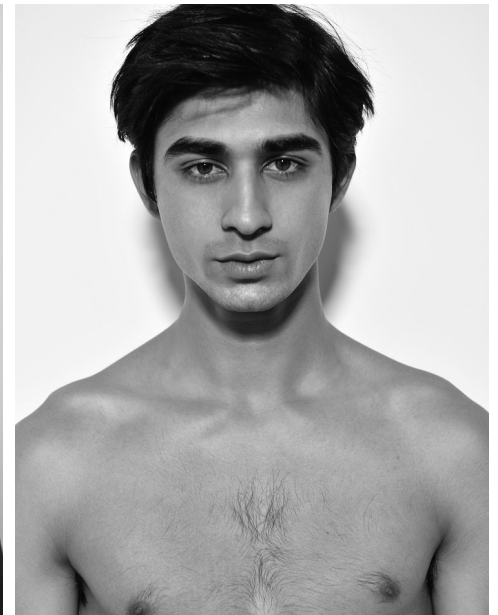

RED

NEW YORK - EST. 2007

KIAN MARTELLI

Height: 6'3" Suit: 38 L Waist: 29" Inseam: 33" Shirt: 35" Shoes: 12 US Hair: Dark Brown Eyes: Hazel