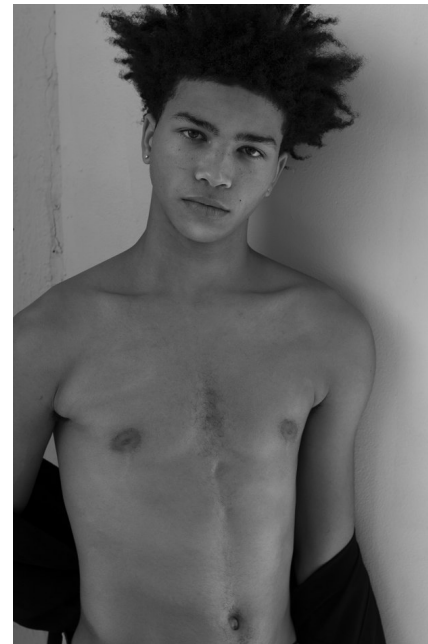

BRYCE GREEN

Height: 6'1" Suit: 36 L Waist: 30" Inseam: 33" Shirt: 34.5" Shoes: 13 US
Hair: Brown Eyes: Hazel

RED

NEW YORK - EST. 2007

RED Model Management, 450 West 31st Street 9th Floor New York, NY 10001.