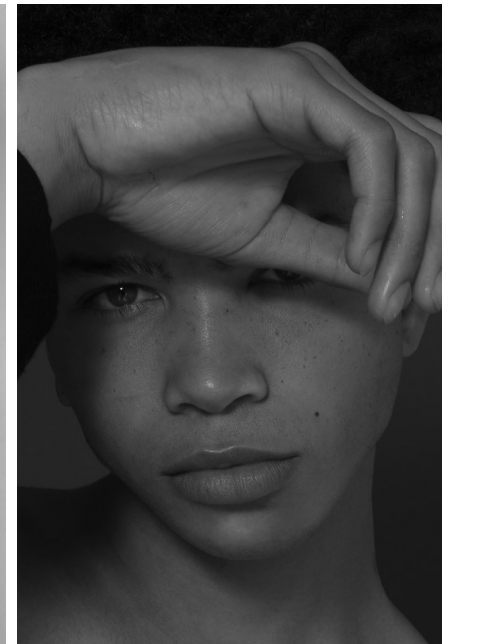

BRYCE GREEN

Height: 6'1" Suit: 36 L Waist: 30" Inseam: 33" Shirt: 34.5" Shoes: 13 US
Hair: Brown Eyes: Hazel

RED

NEW YORK - EST. 2007

RED Model Management, 450 West 31st Street 9th Floor New York, NY 10001.